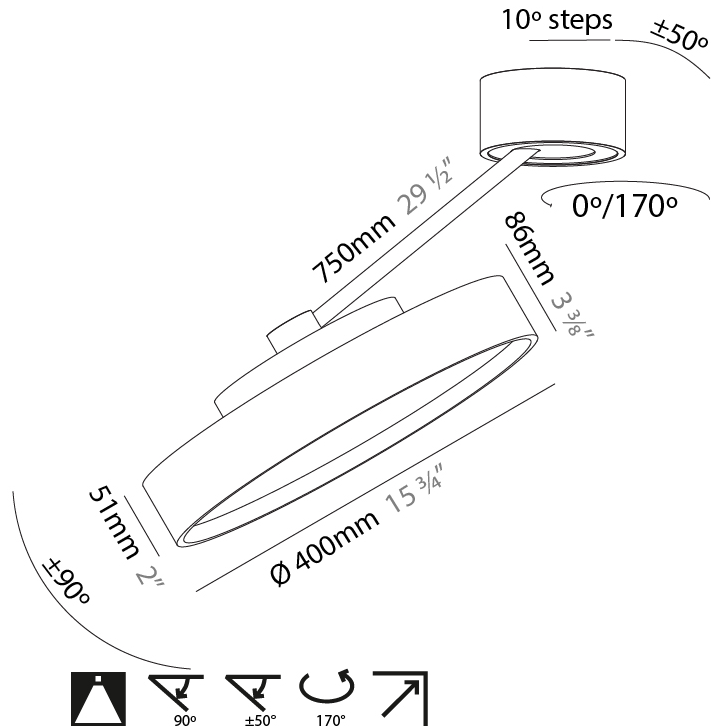

GENERAL

Series: Sign Diva Dancer
Subseries: Sign Diva Dancer Korona
Brand: Prolicht
Division: Architectural
Mounting Type: Suspension
Mounting Location: Ceiling
Subcategory: Pendant

PHYSICAL

Shape: Round
Diameter (mm): 400
Diameter (in): 15 3/4
Height (mm): 870
Depth (mm): 86
Height (in): 34 1/4
Depth (in): 3 3/8
Light Distribution: Adjustable / Direct
Weight (kg): 3.5
Weight (lbs): 7.716
Diffuser: PMMA - Opal / Micro-Prism / Sparkling Secret / Vintage Industrial
Fixture Finish: SSR / BKV / CWI / CRY / HAB / UFT / ITA / RUA / FTG / MYG / LOD / PUS / FRO / FUP / KIA / POP / BLS / SPG / MEY / GOH / GUM / CHC / COM / ABZ / JAG / OBR / MOS / ROR
Fixture Material: Extruded Aluminum / Steel

ELECTRICAL

Lamp Type: LED (Zhaga Standard)
Input Wattage (W): 17.9
Total Output Wattage (W): 16
Dimming: Tri-Mode (Non-Dimming and Phase Dimming (120Vac only) and 0-10V Dimming)
Driver Included: Yes
Driver Location: Integrated
Driver Type: Constant Current - Universal
Driver Class: Class 2
Input Voltage (V): 120 - 277
Constant Current (MA): 500

LED

Color Temperature (*K): 2700 / 3000 / 3500 / 4000
Max. Delivered Lumen (lm): 1870 / 2340 / 2372 / 2420
CRI: >90 CRI
Lamp Life (hrs): 50000

OPTICAL

Adjustability: Rotational Canopy 170°; Tilting Canopy ±50°; Tilting Head ±90°

RATINGS AND CERTIFICATIONS

Certified By: Certified for North American Standards
IP rating: IP20